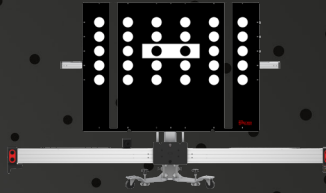

ADAS COMPARISON CHART

TECHNICAL SPECIFICATIONS	MA600	IA600	IA 900WA
DIMENSIONS	615 x 690 x 1055 mm	720 x 800 x 1043 mm	860 x 1240 x 1995mm
WEIGHT	30 KG	54 KG	178 KG
CERTIFICATIONS	CE, FCC, ROHS	CE, FCC, ROHS	CE, FCC, ROHS
LASER CLASSIFICATION	CLASS 2	CLASS 2	CLASS 2
ADJUSTABLE FRAME	NO	NO	YES
LDW CALIBRATION	YES	YES	YES
ACC CALIBRATION	NO	YES	YES
AVM CALIBRATION	NO	YES	YES
RCW CALIBRATION	NO	YES	YES
BSD CALIBRATION	NO	YES	YES
NVS CALIBRATION	NO	YES	YES
DIGITAL MEASURING	YES	NO	YES
TABLET COMPATIBILITY	MS908, MS908P, MS908S, MS908SP, MSELITE, MSADAS, MS909, MS919, MSULTRA	MS906 PRO, MS906 PRO TS, MS908S 3, MS909, MS919, MS ULTRA, MS ULTRA EV	MSULTRA, MS909, MS919