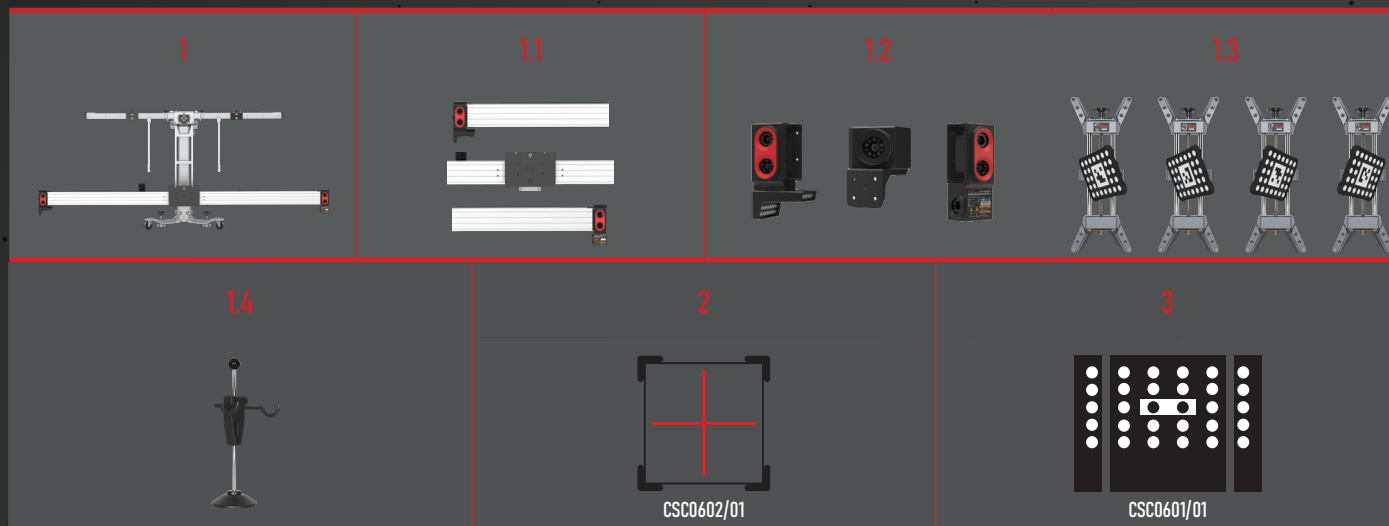

MAXISYS ADAS IA600 CAMERA **BASIC KIT**

INCLUDES	PRODUCT CODE	PRODUCT NAME
BASIC KIT IA600 ADAS KIT	100003586	1 IA600 FRAME
		1.1 CROSSBAR
		1.2 LEFT/MIDDLE/RIGHT CAMERA
	100002240	1.3 WHEEL CLAMS
		1.4 STEERING LOCK
	100000902	2 ACC CALIBRATION MIRROR
	100001265	3 LDW TARGET BOARD VOLKSWAGEN