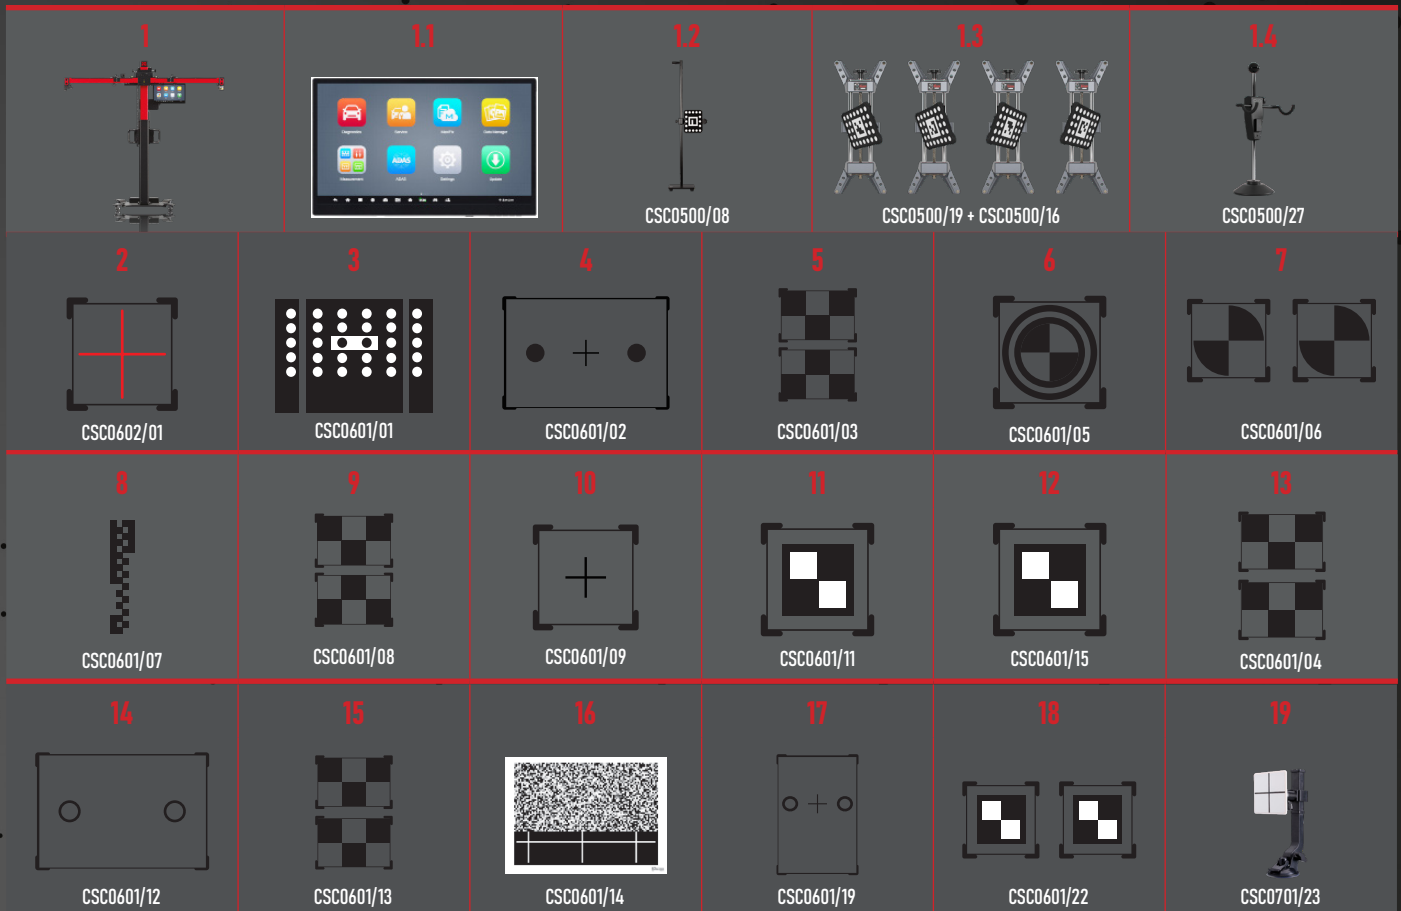

MAXISYS IA900WA FULL PLUS RIM CLAMPS KIT

INCLUDES	PRODUCT NAME	INCLUDES	PRODUCT NAME	
BASIC KIT ADAS	1	IA900WA KIT	4	MERCEDES LDW SYSTEM
	1.1	24" TOUCHSCREEN MONITOR	5	NISSAN LDW SYSTEM
	1.2	DISTANCE TARGET	6	HONDA LDW SYSTEM
	1.3	4 TIRE CLAMPS	7	NISSAN, INFINITI LDW SYSTEM
	1.4	STEERING WHEEL BLOCKER	9	HONDA LDW SYSTEM
CLCLK - MA600 100001280	2	ACC CALIBRATION MIRROR	10	HYUNDAI/KIA LDW PATTERN
	3	LDW TARGET BOARD VOLKSWAGEN	11	TOYOTA/LEXUS LDW SYSTEM
	8	HYUNDAI/KIA/JEEP/FIAT LDW PATTERN	12	TOYOTA/LEXUS LDW SYSTEM
	16	SUBARU LANE KEEP CANVAS PATTERN	13	MERCEDES/NISSAN LDW II TARGET BOARD
			14	MAZDA LDW I TARGET BOARD
			15	MAZDA LDW II TARGET BOARD
			17	MERCEDES LDW II TARGET BOARD
			18	MITSUBISHI LDW TARGET BOARD
			19	HYUNDAI/KIA LDW AIDS TARGET

WARNING:

All the components of the list cannot be sold individually. The BASIC KIT and FULL KIT packages do not include the diagnostic tool. MaxiSys IA900WA systems works with MaxiSys Ultra, MaxiSys 909, MaxiSys 919 and MaxiSys Ultra ADAS (already equipped with MaxiSys IA900WA activation kit). To enable wheel alignment and ADAS calibration function, MaxiSys IA900WA Activation Card must be ordered.