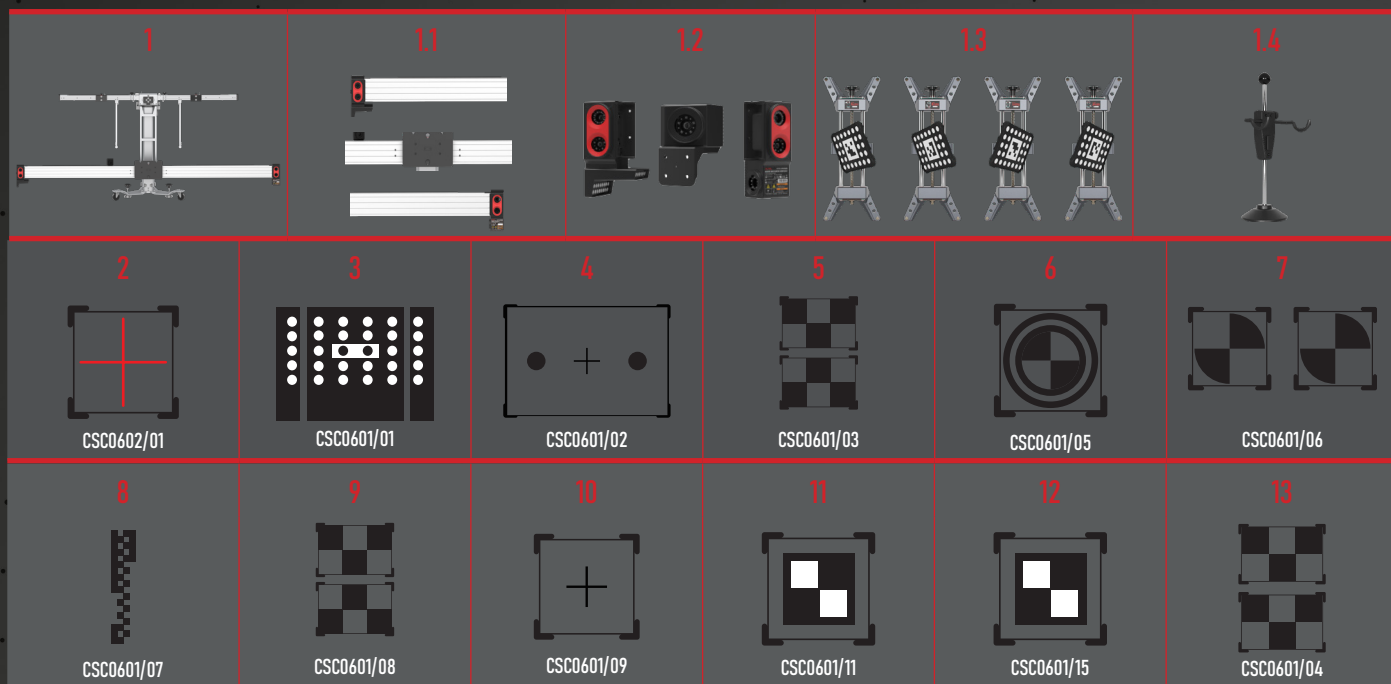

MAXISYS ADAS IA600 CAMERA FULL KIT PLUS

CSC0601/12

CSC0601/13

CSC0601/14

CSC0601/19

CSC0601/22

CSC0701/23

INCLUDES	PRODUCT NAME	PRODUCT CODE	PRODUCT NAME	
100003586	1	IA600 FRAME	4	MERCEDES LDW SYSTEM
	1.1	CROSSBAR	5	NISSAN LDW SYSTEM
100002240	1.2	CAMERA KIT	6	HONDA LDW SYSTEM
	1.3	WHEEL CLAMS	7	NISSAN, INFINITI LDW SYSTEM
	1.4	STEERING LOCK	9	HONDA LDW SYSTEM
100000902	2	ACC CALIBRATION MIRROR	10	HYUNDAI/KIA LDW PATTERN
100001265	3	LDW TARGET BOARD VOLKSWAGEN	11	TOYOTA/LEXUS LDW SYSTEM
KIT IA600 100001280	8	HYUNDAI/KIA/JEEP/FIAT LDW PATTERN	12	TOYOTA/LEXUS LDW SYSTEM
	16	SUBARU LANE KEEP CANVAS PATTERN	13	MERCEDES/NISSAN LDW II TARGET BOARD
		CSCBOX IA600 100001281	14	MAZDA LDW I TARGET BOARD
			15	MAZDA LDW II TARGET BOARD
			17	MERCEDES LDW II TARGET BOARD
			18	MITSUBISHI LDW TARGET BOARD
			19	HYUNDAI/KIA LDW ADAS TARGET

WARNING:

All the components of the list **cannot be sold** individually. The BASIC KIT and FULL KIT packages do not include the diagnostic tool. To use the MaxSys IA800 systems it is necessary to have a diagnostic tool from the MaxSys line.