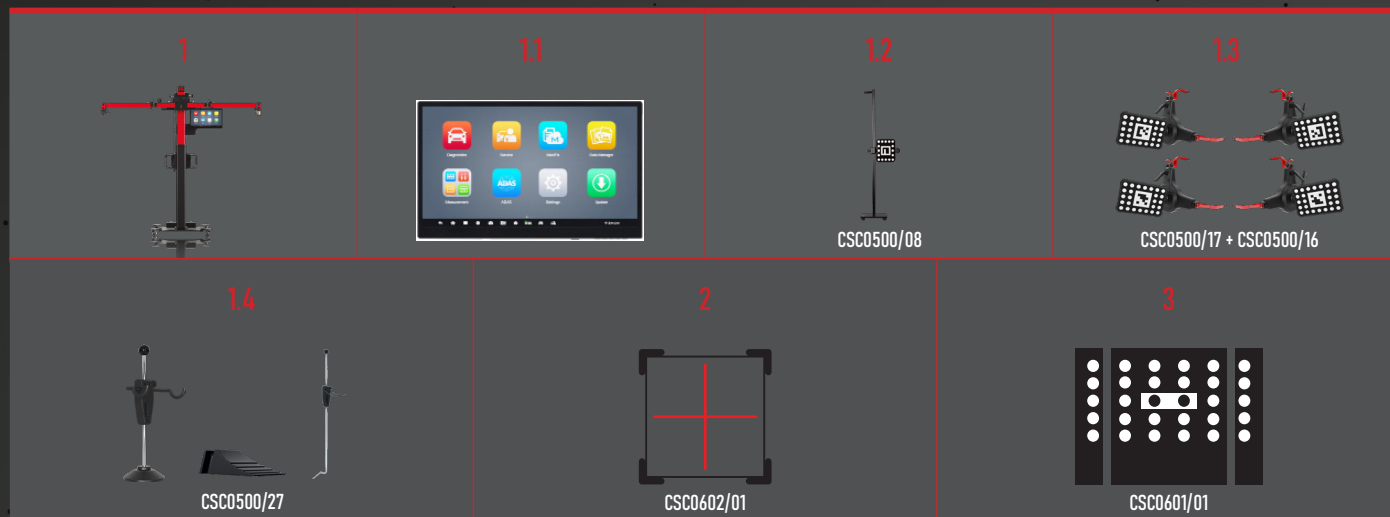

MAXISYS IA900WA BASIC TIRE CLAMPS KIT

INCLUDES

PRODUCT NAME

BASIC KIT ADAS IA900WA

1	IA900WA KIT
1.1	24" TOUCHSCREEN MONITOR
1.2	DISTANCE TARGET
1.3	4 TIRE CLAMPS
1.4	STEERING LOCK, WEDGE BLOCK, BREAK BLOCK
2	ACC CALIBRATION MIRROR
3	LDW TARGET BOARD VOLKSWAGEN

WARNING:

All the components of the list cannot be sold individually. The BASIC KIT and FULL KIT packages do not include the diagnostic tool. MaxSys IA900WA systems works with MaxSys Ultra, MaxSys 909, MaxSys 919 and MaxSys Ultra ADAS (already equipped with MaxSys IA900WA activation kit. To enable wheel alignment and ADAS calibration function, MaxSys IA900WA Activation Card must be ordered.