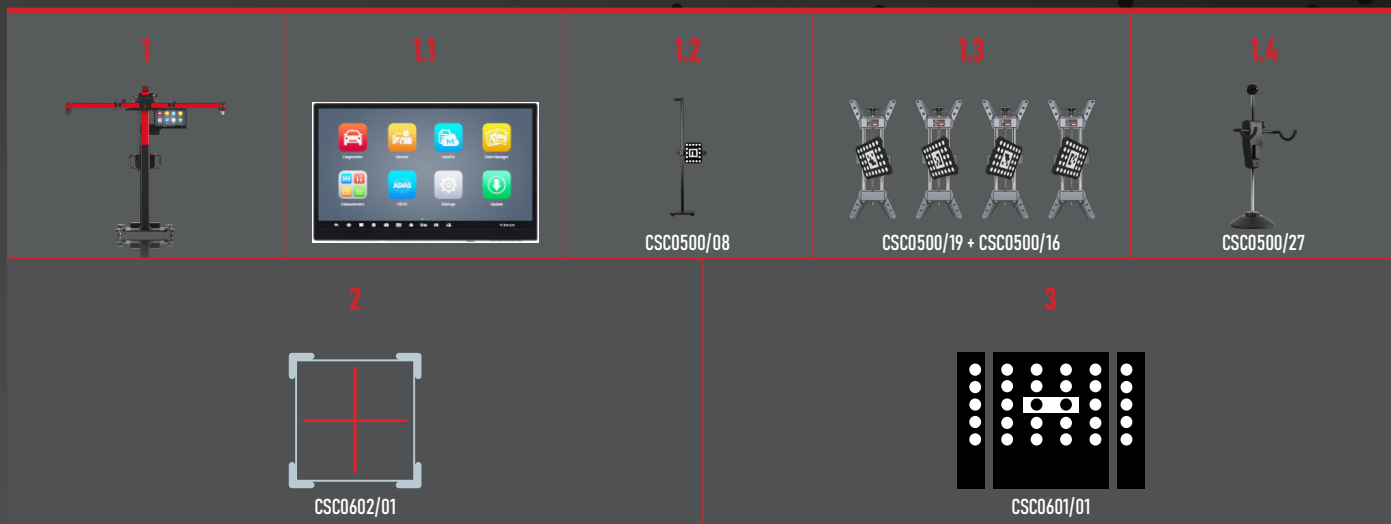

# MAXISYS IA900WA *BASIC RIM CLAMPS KIT*

**INCLUDES**

**PRODUCT NAME**

**BASIC KIT ADAS**

1	IA900WA KIT
1.1	24" TOUCHSCREEN MONITOR
1.2	DISTANCE TARGET
1.3	4 RIM CLAMPS
1.4	STEERING WHEEL BLOCKER
2	ACC CALIBRATION MIRROR
3	LDW TARGET BOARD VOLKSWAGEN