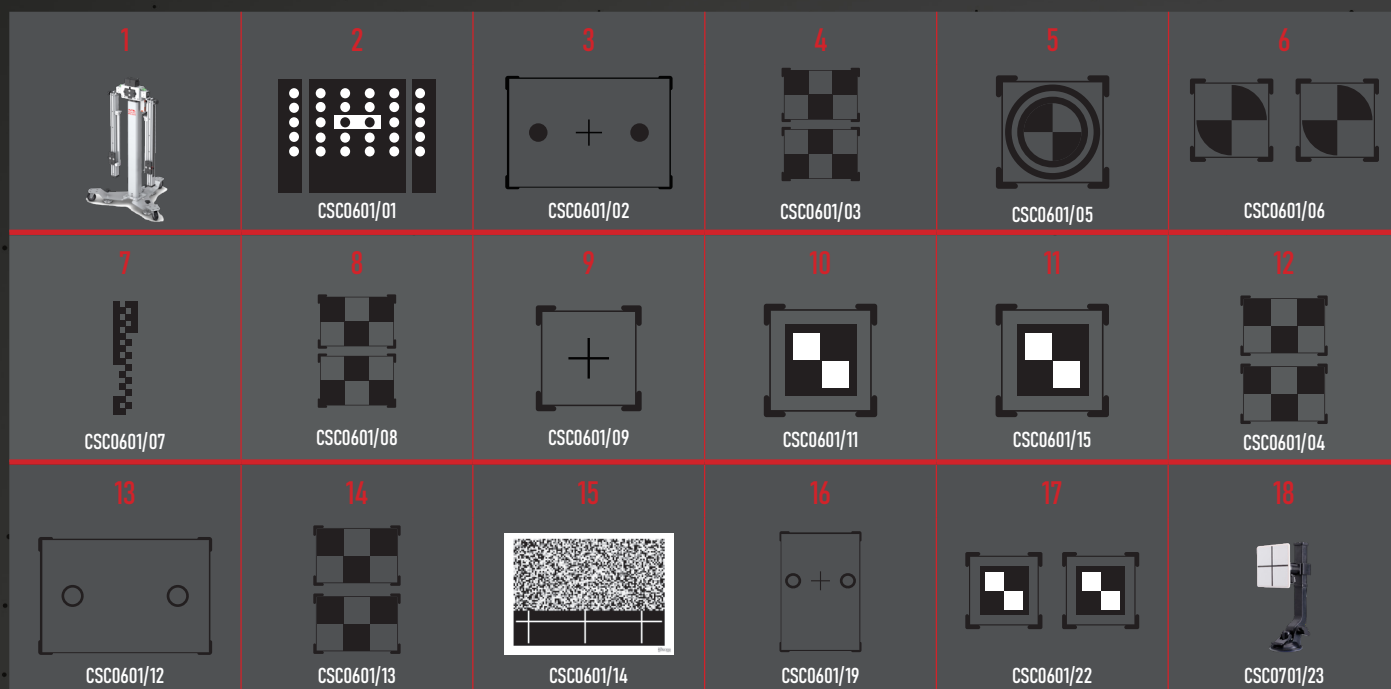

MA600 FULL KIT

PRODUCT CODE	PRODUCT NAME
100001268 100001388	1 MA600 FRAME
	3 MERCEDES LDW SYSTEM
	4 NISSAN LDW SYSTEM
	5 HONDA LDW SYSTEM
	6 NISSAN, INFINITI LDW SYSTEM
	8 HONDA LDW SYSTEM
	9 HYUNDAI/KIA LDW PATTERN
CSCBOX IA600 100001281	10 TOYOTA/LEXUS LDW SYSTEM
	11 TOYOTA/LEXUS LDW SYSTEM
	12 MERCEDES/NISSAN LDW II TARGET BOARD
	13 MAZDA LDW I TARGET BOARD
	14 MAZDA LDW II TARGET BOARD
	16 MERCEDES LDW II TARGET BOARD
	17 MITSUBISHI LDW TARGET BOARD
	18 HYUNDAI/KIA LDW ADAS TARGET
KIT IA600 100001280	2 LDW TARGET BOARD VOLKSWAGEN
	7 HYUNDAI/KIA/JEEP/FIAT LDW PATTERN
	15 SUBARU LANE KEEP CANVAS PATTERN

WARNING:

All the components of the list **cannot be sold** individually. The BASIC KIT and FULL KIT packages do not include the diagnostic tool. To use the MaxiSys IA800 systems it is necessary to have a diagnostic tool from the MaxiSys line.