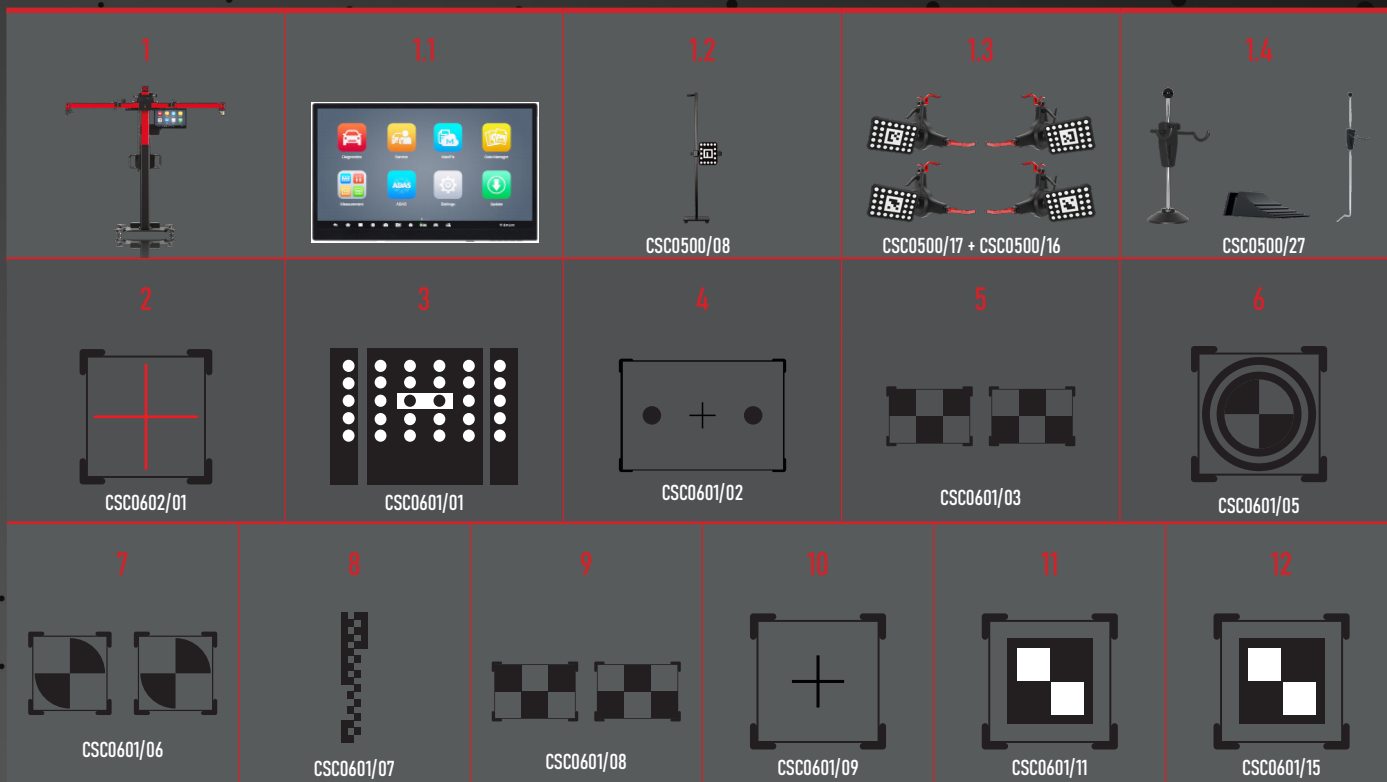

MAXISYS IA900WA FULL TIRE CLAMPS KIT

INCLUDES **PRODUCT NAME**

BASIC KIT ADAS

CSCBOX - 10000972

1	IA900WA KIT
1.1	24" TOUCHSCREEN MONITOR
1.2	DISTANCE TARGET
1.3	4 TIRE CLAMPS
1.4	STEERING LOCK, WEDGE BLOCK, BREAK BLOCK
2	ACC CALIBRATION MIRROR
3	LDW TARGET BOARD VOLKSWAGEN
4	MERCEDES LDW SYSTEM
5	NISSAN LDW SYSTEM
6	HONDA LDW SYSTEM
7	NISSAN, INFINITI LDW SYSTEM
9	HONDA LDW SYSTEM
10	HYUNDAI/KIA LDW PATTERN
11	TOYOTA/LEXUS LDW SYSTEM
12	TOYOTA/LEXUS LDW SYSTEM
8	HYUNDAI/KIA/JEEP/FIAT LDW PATTERN

WARNING:

All the components of the list cannot be sold individually. The BASIC KIT and FULL KIT packages do not include the diagnostic tool. MaxiSys IA900WA systems works with MaxiSys Ultra, MaxiSys 909, MaxiSys 919 and MaxiSys Ultra ADAS (already equipped with MaxiSys IA900WA activation kit. To enable wheel alignment and ADAS calibration function, MaxiSys IA900WA Activation Card must be ordered.