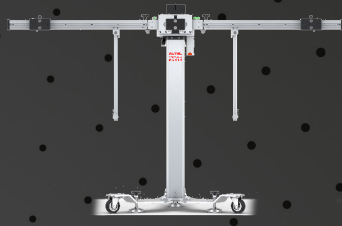

ADAS COMPARISON CHART

TECHNICAL SPECIFICATIONS	MA600	IA600	IA 900WA
DIMENSIONS	615 x 690 x 1055 mm	720 x 800 x 1043 mm	860 x 1240 x 1995mm
WEIGHT	30 KG	54 KG	178 KG
CERTIFICATIONS	CE, FCC, ROHS	CE, FCC, ROHS	CE, FCC, ROHS
LASER CLASSIFICATION	CLASS 2	CLASS 2	CLASS 2
ADJUSTABLE FRAME	NO	NO	YES
LDW CALIBRATION	YES	YES	YES
ACC CALIBRATION	NO	YES	YES
AVM CALIBRATION	NO	YES	YES
RCW CALIBRATION	NO	YES	YES
BSD CALIBRATION	NO	YES	YES
NVS CALIBRATION	NO	YES	YES
DIGITAL MEASURING	YES	NO	YES
TABLET COMPATIBILITY	MS908, MS908P, MS908S, MS908SP, MSELITE, MSADAS, MS909, MS919, MSULTRA	MS906 PRO, MS906 PRO TS, MS908S 3, MS909, MS919, MS ULTRA, MS ULTRA EV	MSULTRA, MS909, MS919