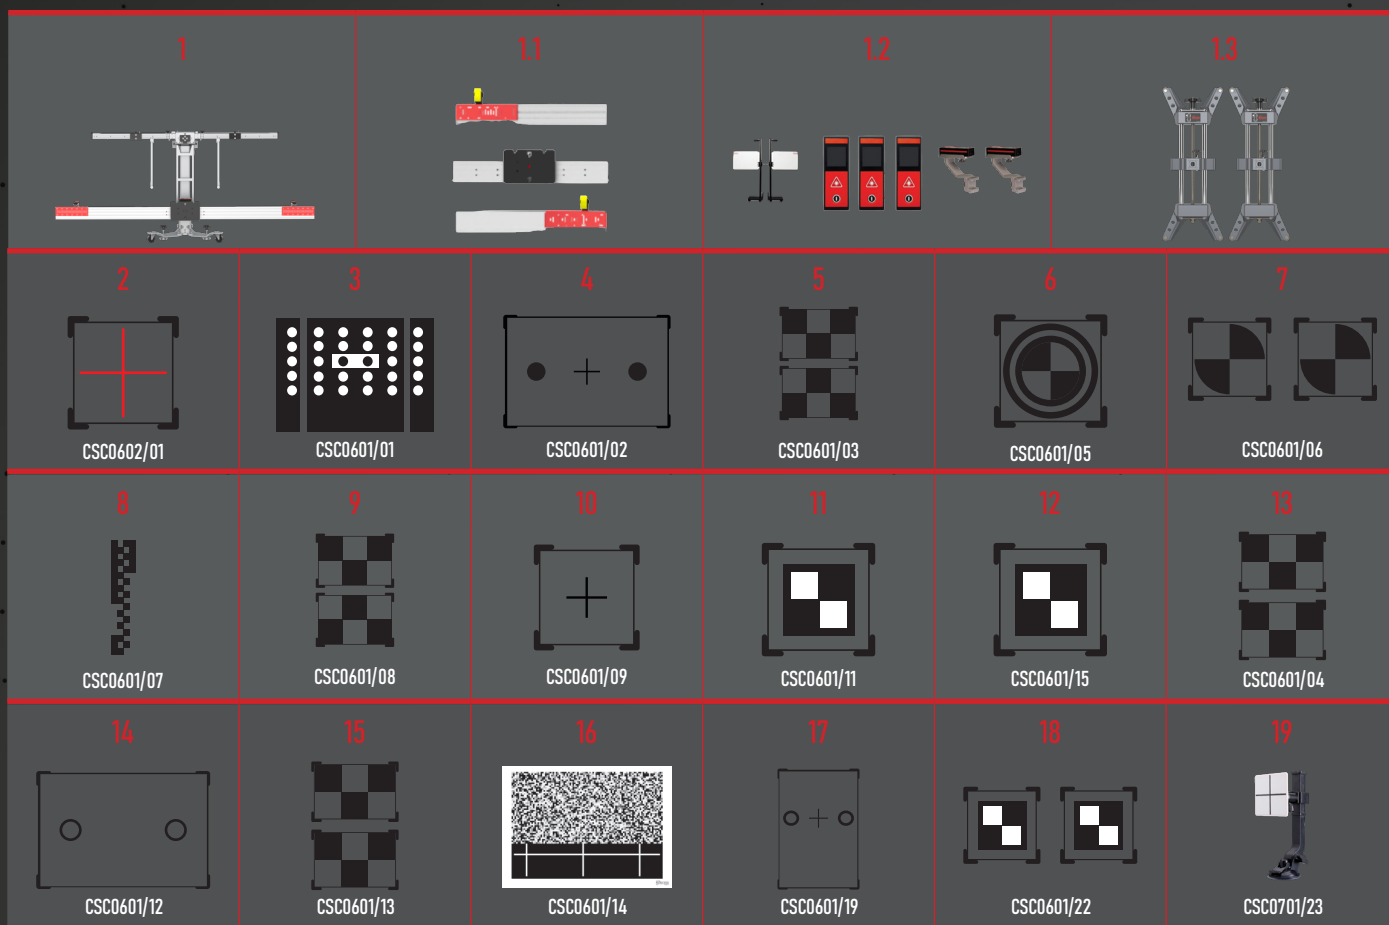

MAXISYS ADAS IA600 LASER FULL KIT PLUS

PRODUCT CODE	PRODUCT NAME	PRODUCT CODE	PRODUCT NAME
100003586	1	4	MERCEDES LDW SYSTEM
	1.1	5	NISSAN LDW SYSTEM
100001998	1.2	6	HONDA LDW SYSTEM
100000858	1.3	7	NISSAN, INFINITI LDW SYSTEM
100000902	2	9	HONDA LDW SYSTEM
KIT IA600 100001280	3	10	HYUNDAI/KIA LDW PATTERN
	8	11	TOYOTA/LEXUS LDW SYSTEM
	16	12	TOYOTA/LEXUS LDW SYSTEM
		13	MERCEDES/NISSAN LDW II TARGET BOARD
		14	MAZDA LDW I TARGET BOARD
		15	MAZDA LDW II TARGET BOARD
		17	MERCEDES LDW II TARGET BOARD
		18	MITSUBISHI LDW TARGET BOARD
		19	HYUNDAI/KIA LDW ADAS TARGET

CSCBOX IA600
100001281

WARNING:

All the components of the list **cannot be sold** individually. The BASIC KIT and FULL KIT packages do not include the diagnostic tool. To use the MaxSys IA800 systems it is necessary to have a diagnostic tool from the MaxSys line.