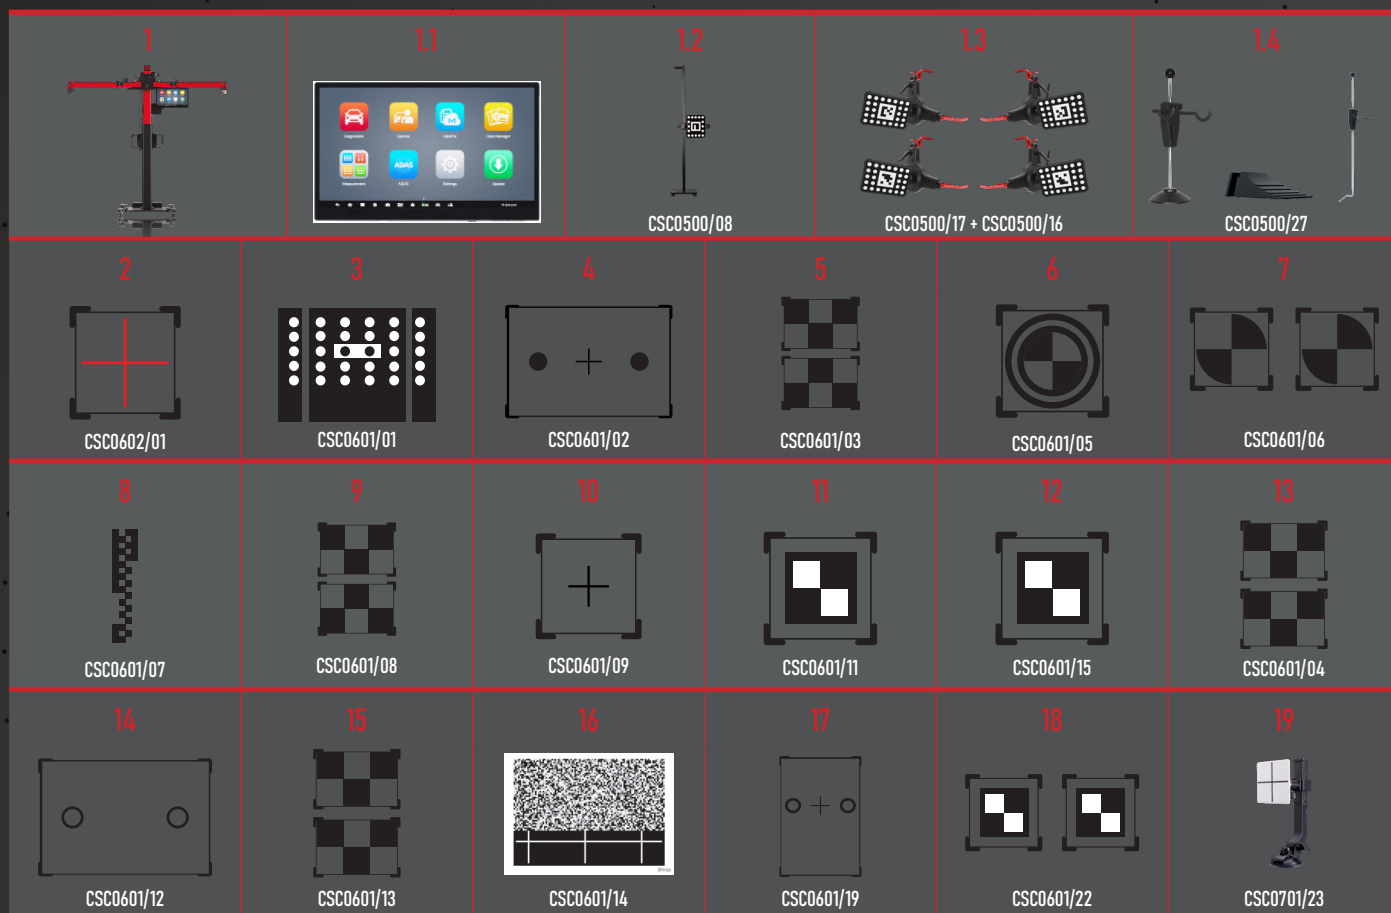

MAXISYS IA900WA FULL PLUS TIRE CLAMPS KIT

INCLUDES	PRODUCT NAME	INCLUDES	PRODUCT NAME
BASIC KIT ADAS	1 IA900WA KIT	4 MERCEDES LDW SYSTEM	
	1.1 24" TOUCHSCREEN MONITOR	5 NISSAN LDW SYSTEM	
	1.2 DISTANCE TARGET	6 HONDA LDW SYSTEM	
	1.3 4 TIRE CLAMPS	7 NISSAN, INFINITI LDW SYSTEM	
	1.4 STEERING, WEDGE, AND BREAK BLOCKS	9 HONDA LDW SYSTEM	
CLCLK - MA600 100001280	2 ACC CALIBRATION MIRROR	10 HYUNDAI/KIA LDW PATTERN	
	3 LDW TARGET BOARD VOLKSWAGEN	11 TOYOTA/LEXUS LDW SYSTEM	
	8 HYUNDAI/KIA/JEEP/FIAT LDW PATTERN	12 TOYOTA/LEXUS LDW SYSTEM	
	16 SUBARU LANE KEEP CANVAS PATTERN	13 MERCEDES/NISSAN LDW II TARGET BOARD	
		14 MAZDA LDW I TARGET BOARD	
		15 MAZDA LDW II TARGET BOARD	
		17 MERCEDES LDW II TARGET BOARD	
		18 MITSUBISHI LDW TARGET BOARD	
		19 HYUNDAI/KIA LDW AIDS TARGET	

CSCBOX - MA600
100001281

WARNING:

All the components of the list cannot be sold individually. The BASIC KIT and FULL KIT packages do not include the diagnostic tool. MaxiSys IA900WA systems works with MaxiSys Ultra, MaxiSys 909, MaxiSys 919 and MaxiSys Ultra ADAS (already equipped with MaxiSys IA900WA activation kit. To enable wheel alignment and ADAS calibration function, MaxiSys IA900WA Activation Card must be ordered.