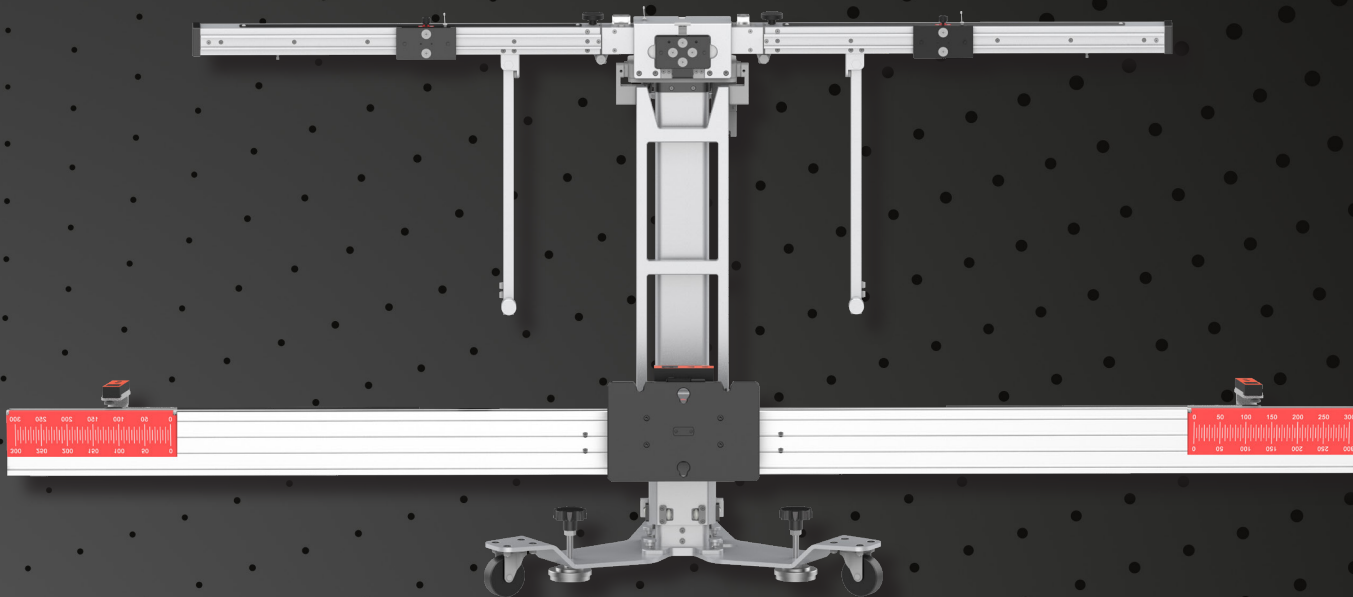

MAXISYS ADAS IA600 LASER

The IA600 is the ultimate portable Laser ADAS calibration tool. It is specifically designed to provide accurate calibration placement for Advanced Driver Assistance Systems (ADAS). With its step-by-step graphic instructions, the IA600 makes the calibration process straightforward and easy to follow. By aligning with the vehicle's thrust line, the tool ensures optimal calibration accuracy, even for complex ADAS systems. Additionally, the IA600 boasts a modular frame design, making it incredibly easy to move and transport. The IA600 is compatible with the MaxiSys ADAS tablet when upgraded with ADAS software (purchased separately).

INCLUDES:

- 24 months Warranty

FEATURES:

- Precise calibrations
- Adjustable panels
- ADAS All Systems Diagnostics

WARNING:

The BASIC KIT and FULL KIT packages **do not include the diagnostic tool**. To use the MaxiSys IA600 systems it is necessary to have a diagnostic tool from the MaxiSys line.

TECHNICAL SPECIFICATIONS

DIMENSIONS	860 x 1240 x 1995 mm
WEIGHT	54 kg
PANEL DIMENSIONS	136 x 96 cm
LASER CLASSIFICATION	Class 2
CERTIFICATIONS	CE, FCC, RoHS

AUTEL SOFTWARE & UPDATES

- SOFTWARE UPDATES
- ADAS SOFTWARE

MATCHING TOOLS

THE ENTIRE **MAXISYS LINE**

SEE MAXISYS SECTION