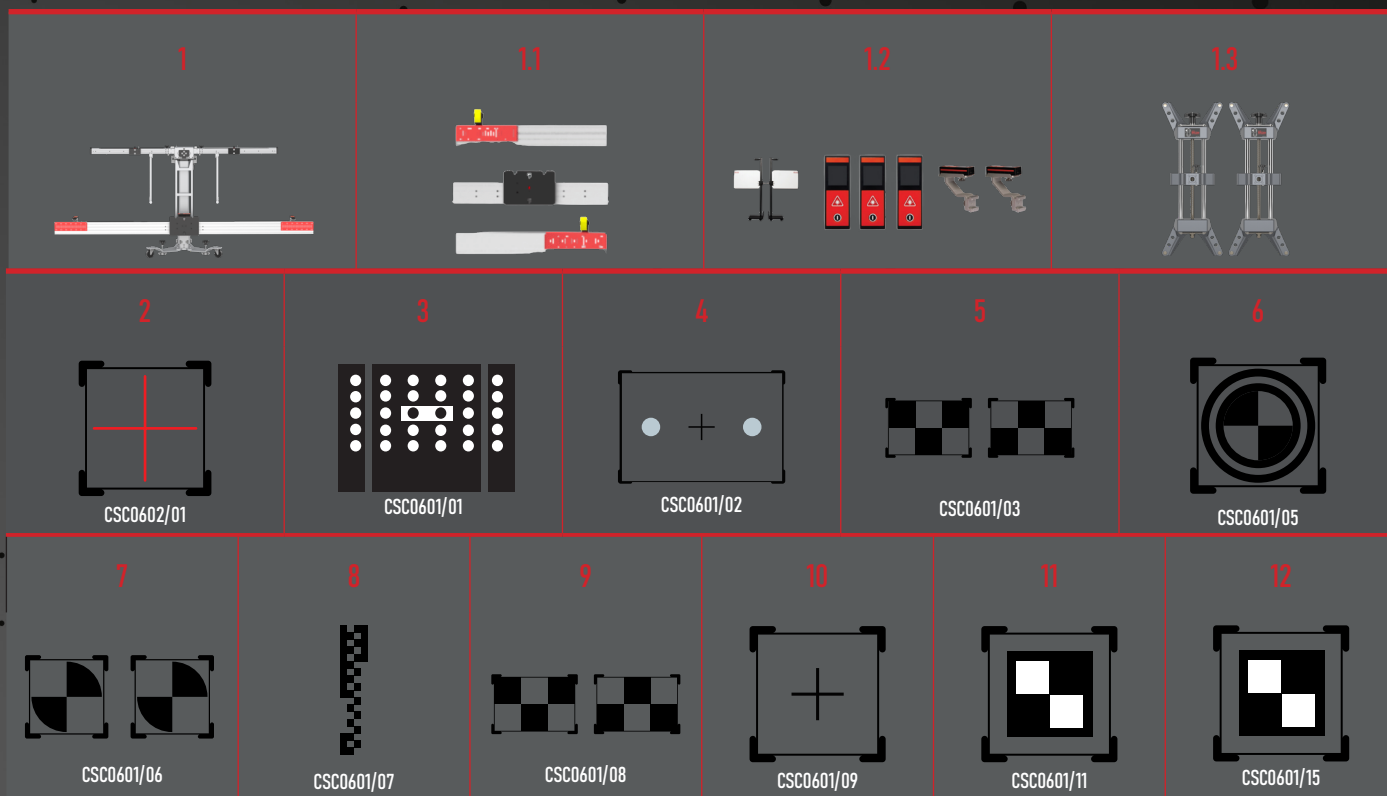

MAXISYS ADAS IA600 LASER FULL KIT

INCLUDES	PRODUCT NAME	PRODUCT CODE
BASIC IA600 LASER KIT	1 IA600 FRAME	100003586
	1.1 CROSSBAR	
	1.2 LASER DISTANCE MEASURING KIT	100001998
	1.3 WHEEL CLAMP KIT	100000858
CSCBOX 10000972	2 ACC CALIBRATION MIRROR	CSC0602/01
	3 LDW TARGET BOARD VOLKSWAGEN	CSC0601/01
	4 MERCEDES LDW SYSTEM	
	5 NISSAN LDW SYSTEM	
	6 HONDA LDW SYSTEM	
	7 NISSAN, INFINITI LDW SYSTEM	CSCBOX 10000972
	9 HONDA LDW SYSTEM	
	10 HYUNDAI/KIA LDW PATTERN	
	11 TOYOTA/LEXUS LDW SYSTEM	
	12 TOYOTA/LEXUS LDW SYSTEM	
	8 HYUNDAI/KIA/JEEP/FIAT LDW PATTERN	CSC0601/07

WARNING:

All the components of the list **cannot be sold** individually. The BASIC KIT and FULL KIT packages do not include the diagnostic tool. To use the MaxSys IA800 systems it is necessary to have a diagnostic tool from the MaxSys line.