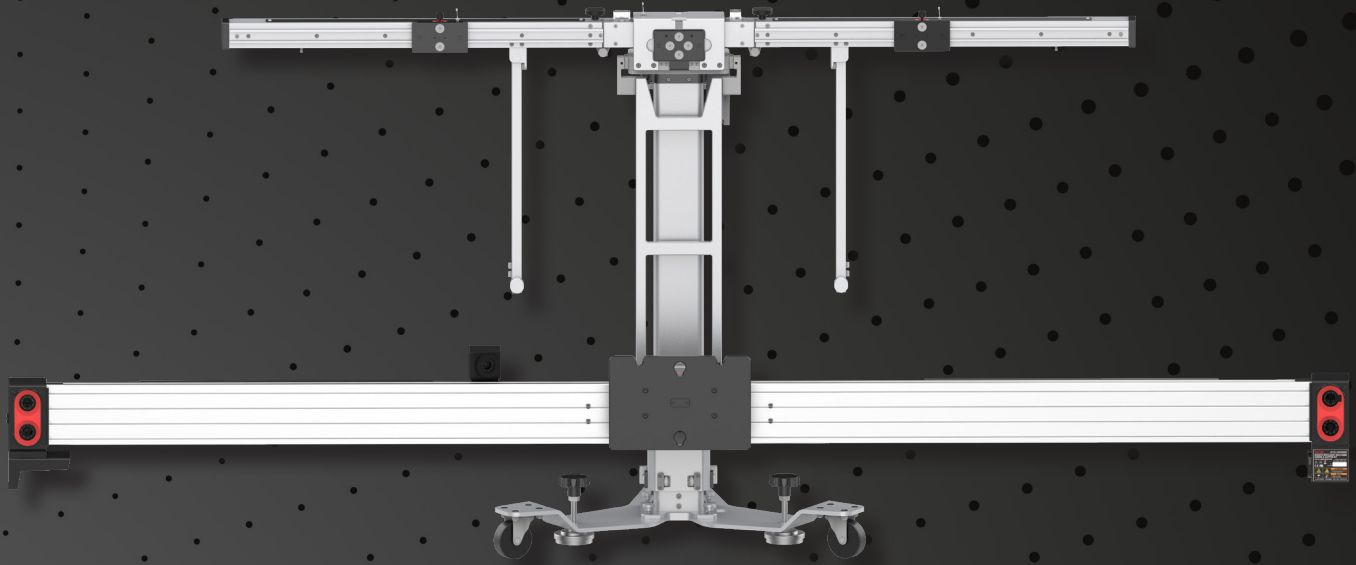

MAXISYS ADAS IA600 CAMERA

The IA600 is the ultimate portable 3D camera ADAS calibration tool. It is specifically designed to provide accurate calibration placement for Advanced Driver Assistance Systems (ADAS) within just 1 minute. With its step-by-step graphic instructions, the IA600 makes the calibration process straightforward and easy to follow. By aligning with the vehicle's thrust line, the tool ensures optimal calibration accuracy, even for complex ADAS systems. Additionally, the IA600 boasts a modular frame design, making it incredibly easy to move and transport. The IA600 is compatible with the MaxiSYSADAS tablet when upgraded with ADAS software (purchased separately).

INCLUDES:

- 24 months Warranty

FEATURES:

- Precise calibrations
- Manual and automatic measuring
- Adjustable panels
- ADAS All Systems Diagnostics

WARNING:

The BASIC KIT and FULL KIT packages **do not include the diagnostic tool**. To use the MaxiSys IA800 systems it is necessary to have a diagnostic tool from the MaxiSys line.

TECHNICAL SPECIFICATIONS

DIMENSIONS	251 X 71.4 X 148-210.5 CM
WEIGHT	54 KG
PANEL DIMENSIONS	136 X 96 CM
LASER CLASSIFICATION	CLASS 2
CERTIFICATIONS	CE, FCC, ROHS

AUTEL SOFTWARE & UPDATES

- SOFTWARE UPDATES
- ADAS SOFTWARE

MATCHING TOOLS

THE ENTIRE **MAXISYS LINE**

SEE MAXISYS SECTION