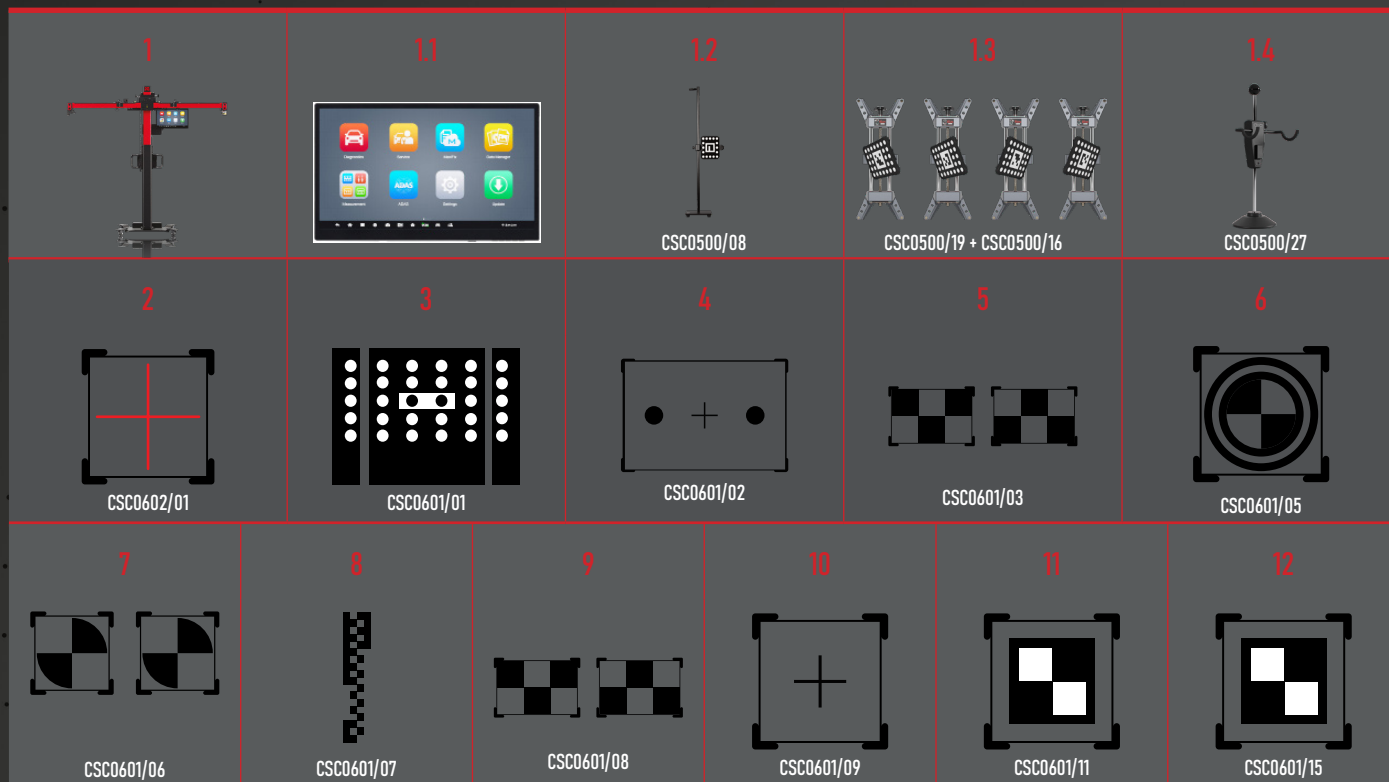

MAXISYS IA900WA FULL RIM CLAMPS KIT

INCLUDES

PRODUCT NAME

BASIC KIT ADAS

CSCBOX - 10000972

1	IA900WA KIT
1.1	24" TOUCHSCREEN MONITOR
1.2	DISTANCE TARGET
1.3	4 RIM CLAMPS
1.4	STEERING WHEEL BLOCKER
2	ACC CALIBRATION MIRROR
3	LDW TARGET BOARD VOLKSWAGEN
4	MERCEDES LDW SYSTEM
5	NISSAN LDW SYSTEM
6	HONDA LDW SYSTEM
7	NISSAN, INFINITI LDW SYSTEM
9	HONDA LDW SYSTEM
10	HYUNDAI/KIA LDW PATTERN
11	TOYOTA/LEXUS LDW SYSTEM
12	TOYOTA/LEXUS LDW SYSTEM
8	HYUNDAI/KIA/JEEP/FIAT LDW PATTERN

WARNING:

All the components of the list cannot be sold individually. The BASIC KIT and FULL KIT packages do not include the diagnostic tool. MaxiSys IA900WA systems works with MaxiSys Ultra, MaxiSys 909, MaxiSys 919 and MaxiSys Ultra ADAS (already equipped with MaxiSys IA900WA activation kit). To enable wheel alignment and ADAS calibration function, MaxiSys IA900WA Activation Card must be ordered.